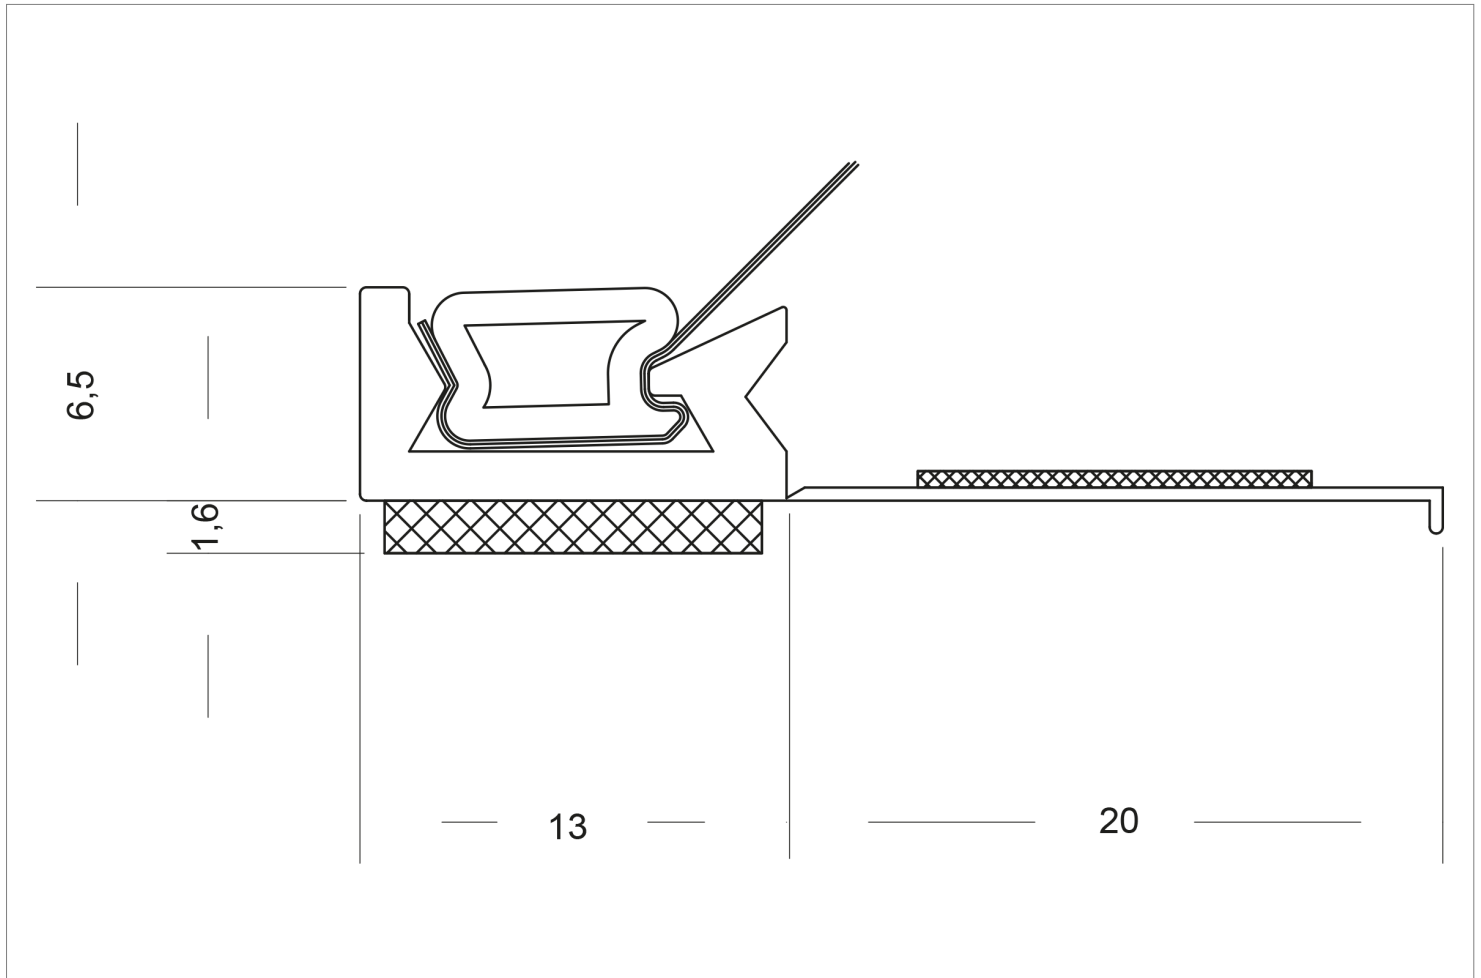

# PLASTER CONNECTION STRIP - COMPLETE

## PRODUCT ID 1240-49

Can be used as standard profile for interior and exterior plaster on windows and doors.

### SPECIFICATION

Material: PVC regrind

Colour: white