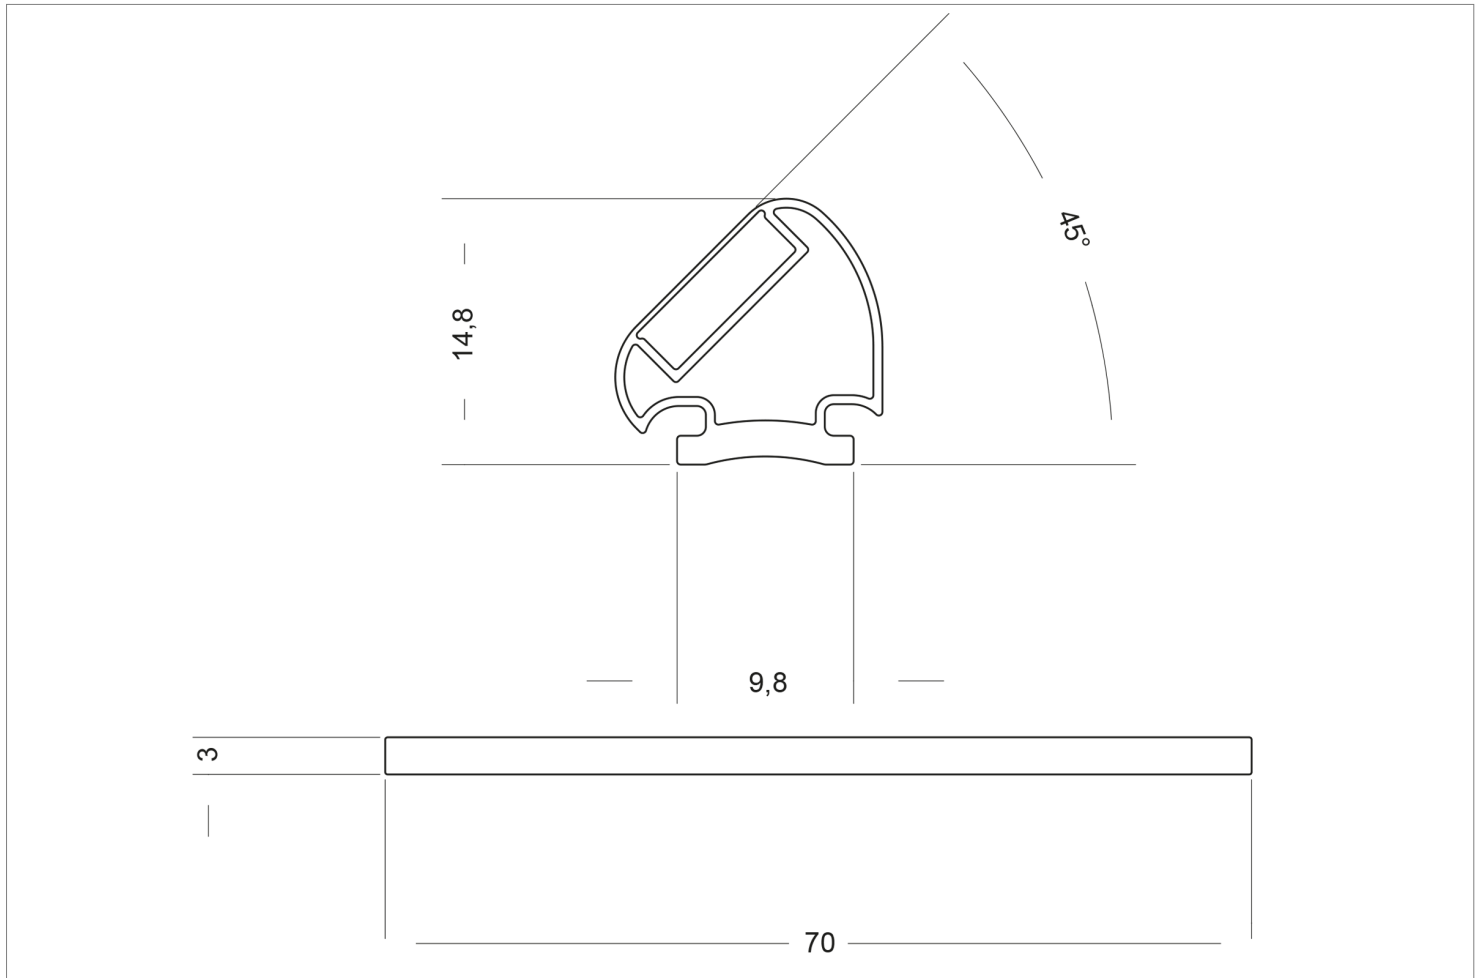

MAGNETIC PROFILE II

PRODUCT ID 3292-45

Magnetic profile for shower enclosure

SPECIFICATION

Material: PVC

Colour: Transparent