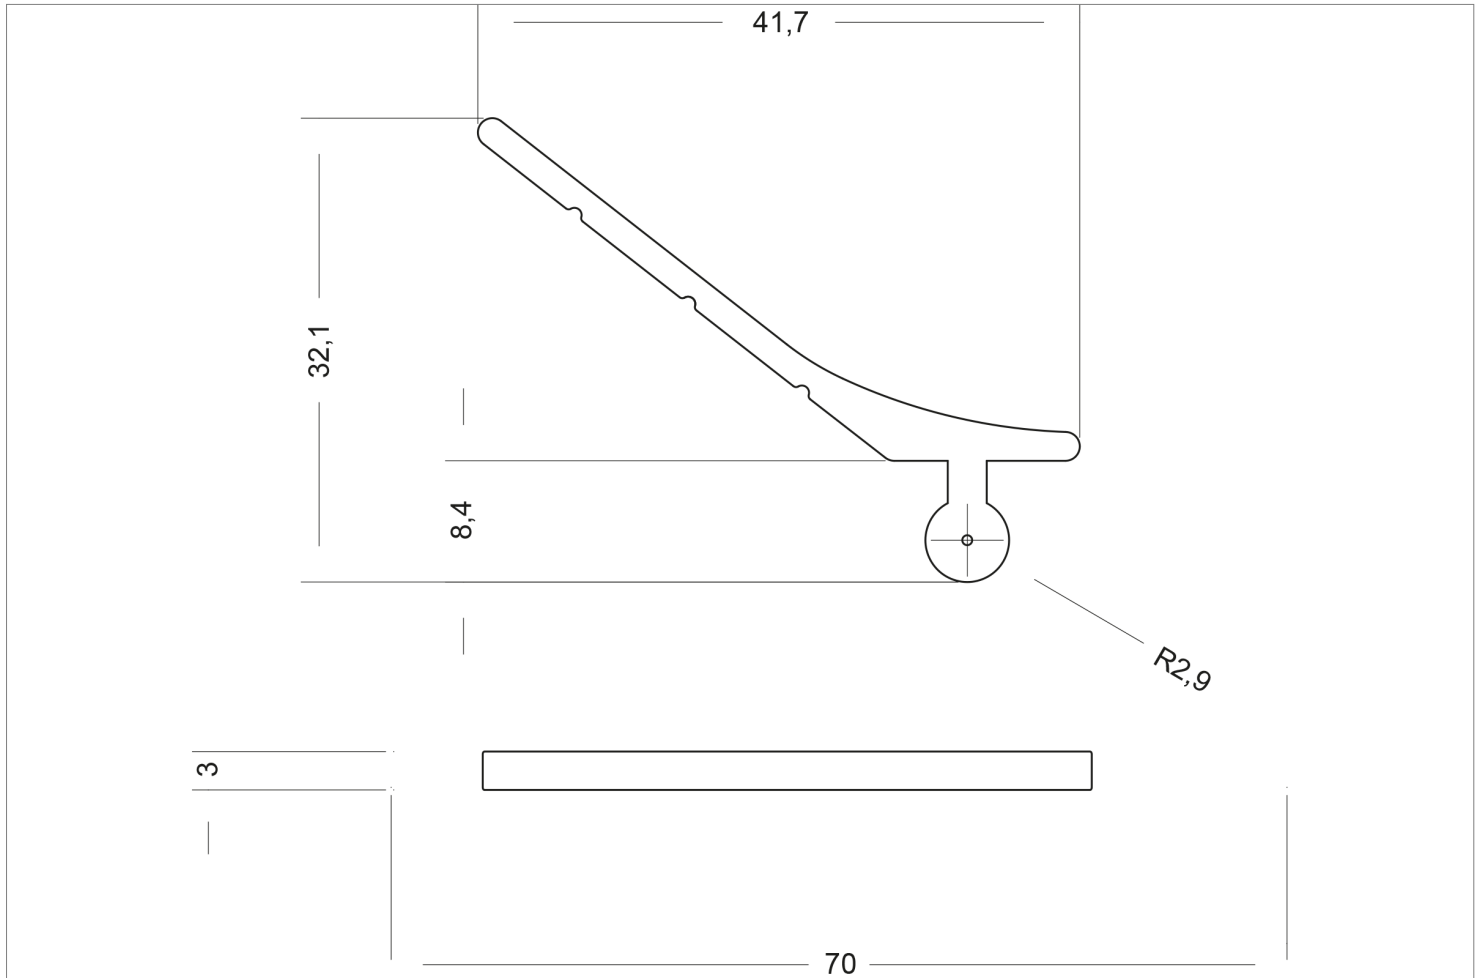

TOP SEALING II

PRODUCT ID 5255-48

Top sealing for e.g. section doors

SPECIFICATION

Material: PVC-P

Colour: Black